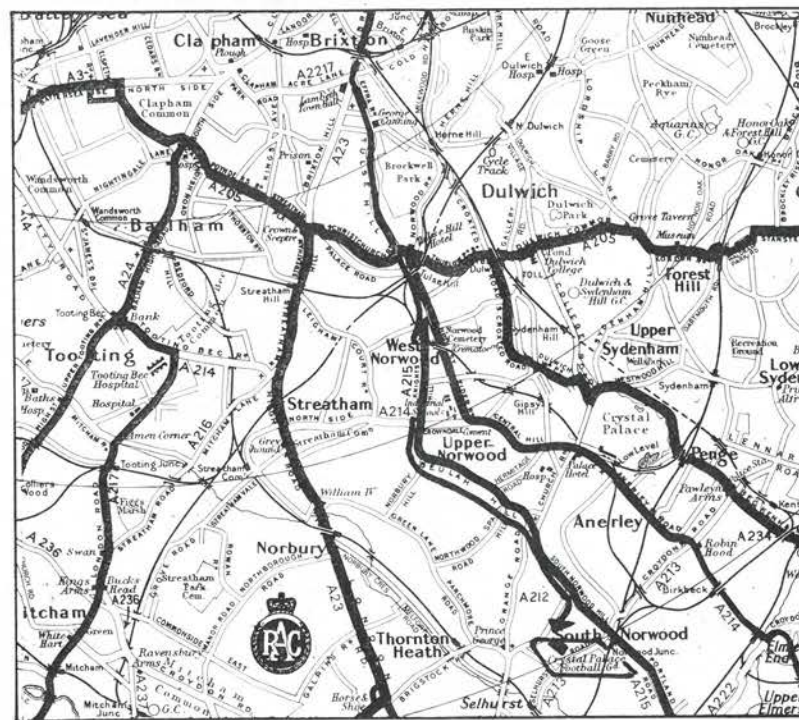

WEDNESDAY, 8TH DECEMBER
SPURS 3, RAPID BUCAREST 0
(U.E.F.A. Cup, Third Round, First Leg)
Team: Jennings; Evans, Knowles, Coates (sub. Pearce), England, Beal, Gilzean, Perryman, Chivers, Peters and Neighbour.
Goalscorers: Peters, Chivers 2.

SATURDAY, 11TH DECEMBER
LEICESTER CITY 0, SPURS 1
(Football League, Division 1)
Team: Jennings; Evans, Knowles, Coates, Collins, Beal, Pratt, Perryman, Chivers, Peters and Gilzean.
Goalscorer: Peters.

SPURS RES. 6, LEICESTER CITY RES. 0
(Football Combination)
Team: Lee; Kinnear, Want, Dillon, Mullery, Peck, Pearce, Holder, Woolcott, Souness and Cutbush.
Goalscorers: Dillon, Souness 2 (1 pen.), Mullery, Holder and Pearce.

SPURS YOUTH 3, LUTON TOWN YOUTH 1
(South-East Counties League, Div. 1)
Team: P. Matthews; Boughey, Anderson, J. Field, Osgood, McGrath, R. Walker, Margerrison, Mabee, Gibbins and G. Willson.
Goalscorers: Gibbins, Osgood, Margerrison.

WEDNESDAY, 15TH DECEMBER
RAPID BUCAREST 0, SPURS 2
(U.E.F.A. Cup, Third Round, Second Leg)
Team: Jennings; Evans, Knowles, Coates, Collins, Beal, Pratt, Perryman (sub. Naylor), Chivers, Peters and Gilzean (sub. Pearce).
Goalscorers: Pearce, Chivers.

CRYSTAL PAL. YOUTH 1, SPURS YOUTH 0
(F.A. Youth Cup, Third Round)
Team: P. Matthews; Boughey, Anderson (sub. Jones, C.), J. Field, Osgood, McGrath, R. Walker, Margerrison, Mabee, Clapton and Gibbins.

SEE THE SPURS AT SELHURST

For the benefit of supporters planning to travel by road to our away match with Crystal Palace on Saturday, and unfamiliar with that area of South London, we have reproduced the above R.A.C. map, showing the approach route to Selhurst Park from Brixton.

The R.A.C. recommend the route via Brixton Road to the junction with Acre Lane and Coldharbour Lane. Then bear left into Effra Road, and then ahead via Tulse Hill to West Norwood, bear right into Knights Hill (A.215) and continue via Beulah Hill and South Norwood to White Horse Lane, which is the seventh turning on the right. Turn right into White Horse Lane and the ground is on the left. Approximate distance from the Tottenham area is 17 miles.

There is parking space at the ground and some street parking is allowed but controlled by the police, so watch for the signs, including diversions.

MANY THANKS

The Club thanks everyone who has conveyed greetings and messages of goodwill this Christmas, and we offer a special word of appreciation to our young supporters in Class 3J of Eversley Junior School, Chaseville Park Road, Winchmore Hill, for their delightful Christmas tableau, and to Mrs. B. Jasman, their class teacher, for delivering it in person.

Were you right ?

Answers to Test Your Knowledge

1. John Bond, the former West Ham full-back, now manages Bournemouth, the Third Division club.
2. Dave Dunmore played for Orient in addition to Spurs and West Ham.
3. Mr. Ron Greenwood, West Ham's manager, was a player with Brentford, Chelsea and Fulham.
4. Blackpool defeated West Ham 4-0 in the Third Round of the F.A. Cup last season.
5. John Smith, former inside-forward or wing-half of Spurs and West Ham, is now player-coach to Walsall.

In view of the Christmas holidays it was necessary for these programme notes to be completed early last week. It has not, therefore, been possible for any reference to be made to last Wednesday's League Cup Semi-final with Chelsea or to the Reserve match with Queen's Park Rangers last Tuesday.

DEVELOPMENT SOCIETIES

DAILY DRAW-PRIZES £200 WEEKLY

AGENTS REQUIRED—All enquiries to the Pools Office:

Spurs Development Society, 748 High Road, Tottenham N17 OAP or RING 808-0281

RESULTS: WEEK No. 67 — 13th to 18th December, 1971

	Mon.	Tues.	Wed.	Thurs.	Fri.
£10	4236	1819	8003	2265	1377
£5	6536	2521	7129	6875	1089
£3	2384	1039	8091	2285	7367

Saturday: £75-5923 £15-2715 £10-6755

Also 40 I.O.U. tickets at 25p each.

Tickets priced 5p each can be obtained from the Pools Office in the main entrance or through agents.

GOAL TIME At all home First Team matches you can win:

£50 (1st Prize) £25 (2nd Prize) £10 (3rd Prize)

RESULTS: RAPID BUCAREST — 8th December, 1971

1st Goal: 0 min. 24 sec., £50 2nd Goal: 34 min. 36 sec., £25
3rd Goal: 62 min. 43 sec., £10

Tickets priced 5p each can be obtained from the officially-appointed sellers in the main entrance and at various positions throughout the ground.

Results also published in the *Weekly Herald* newspapers